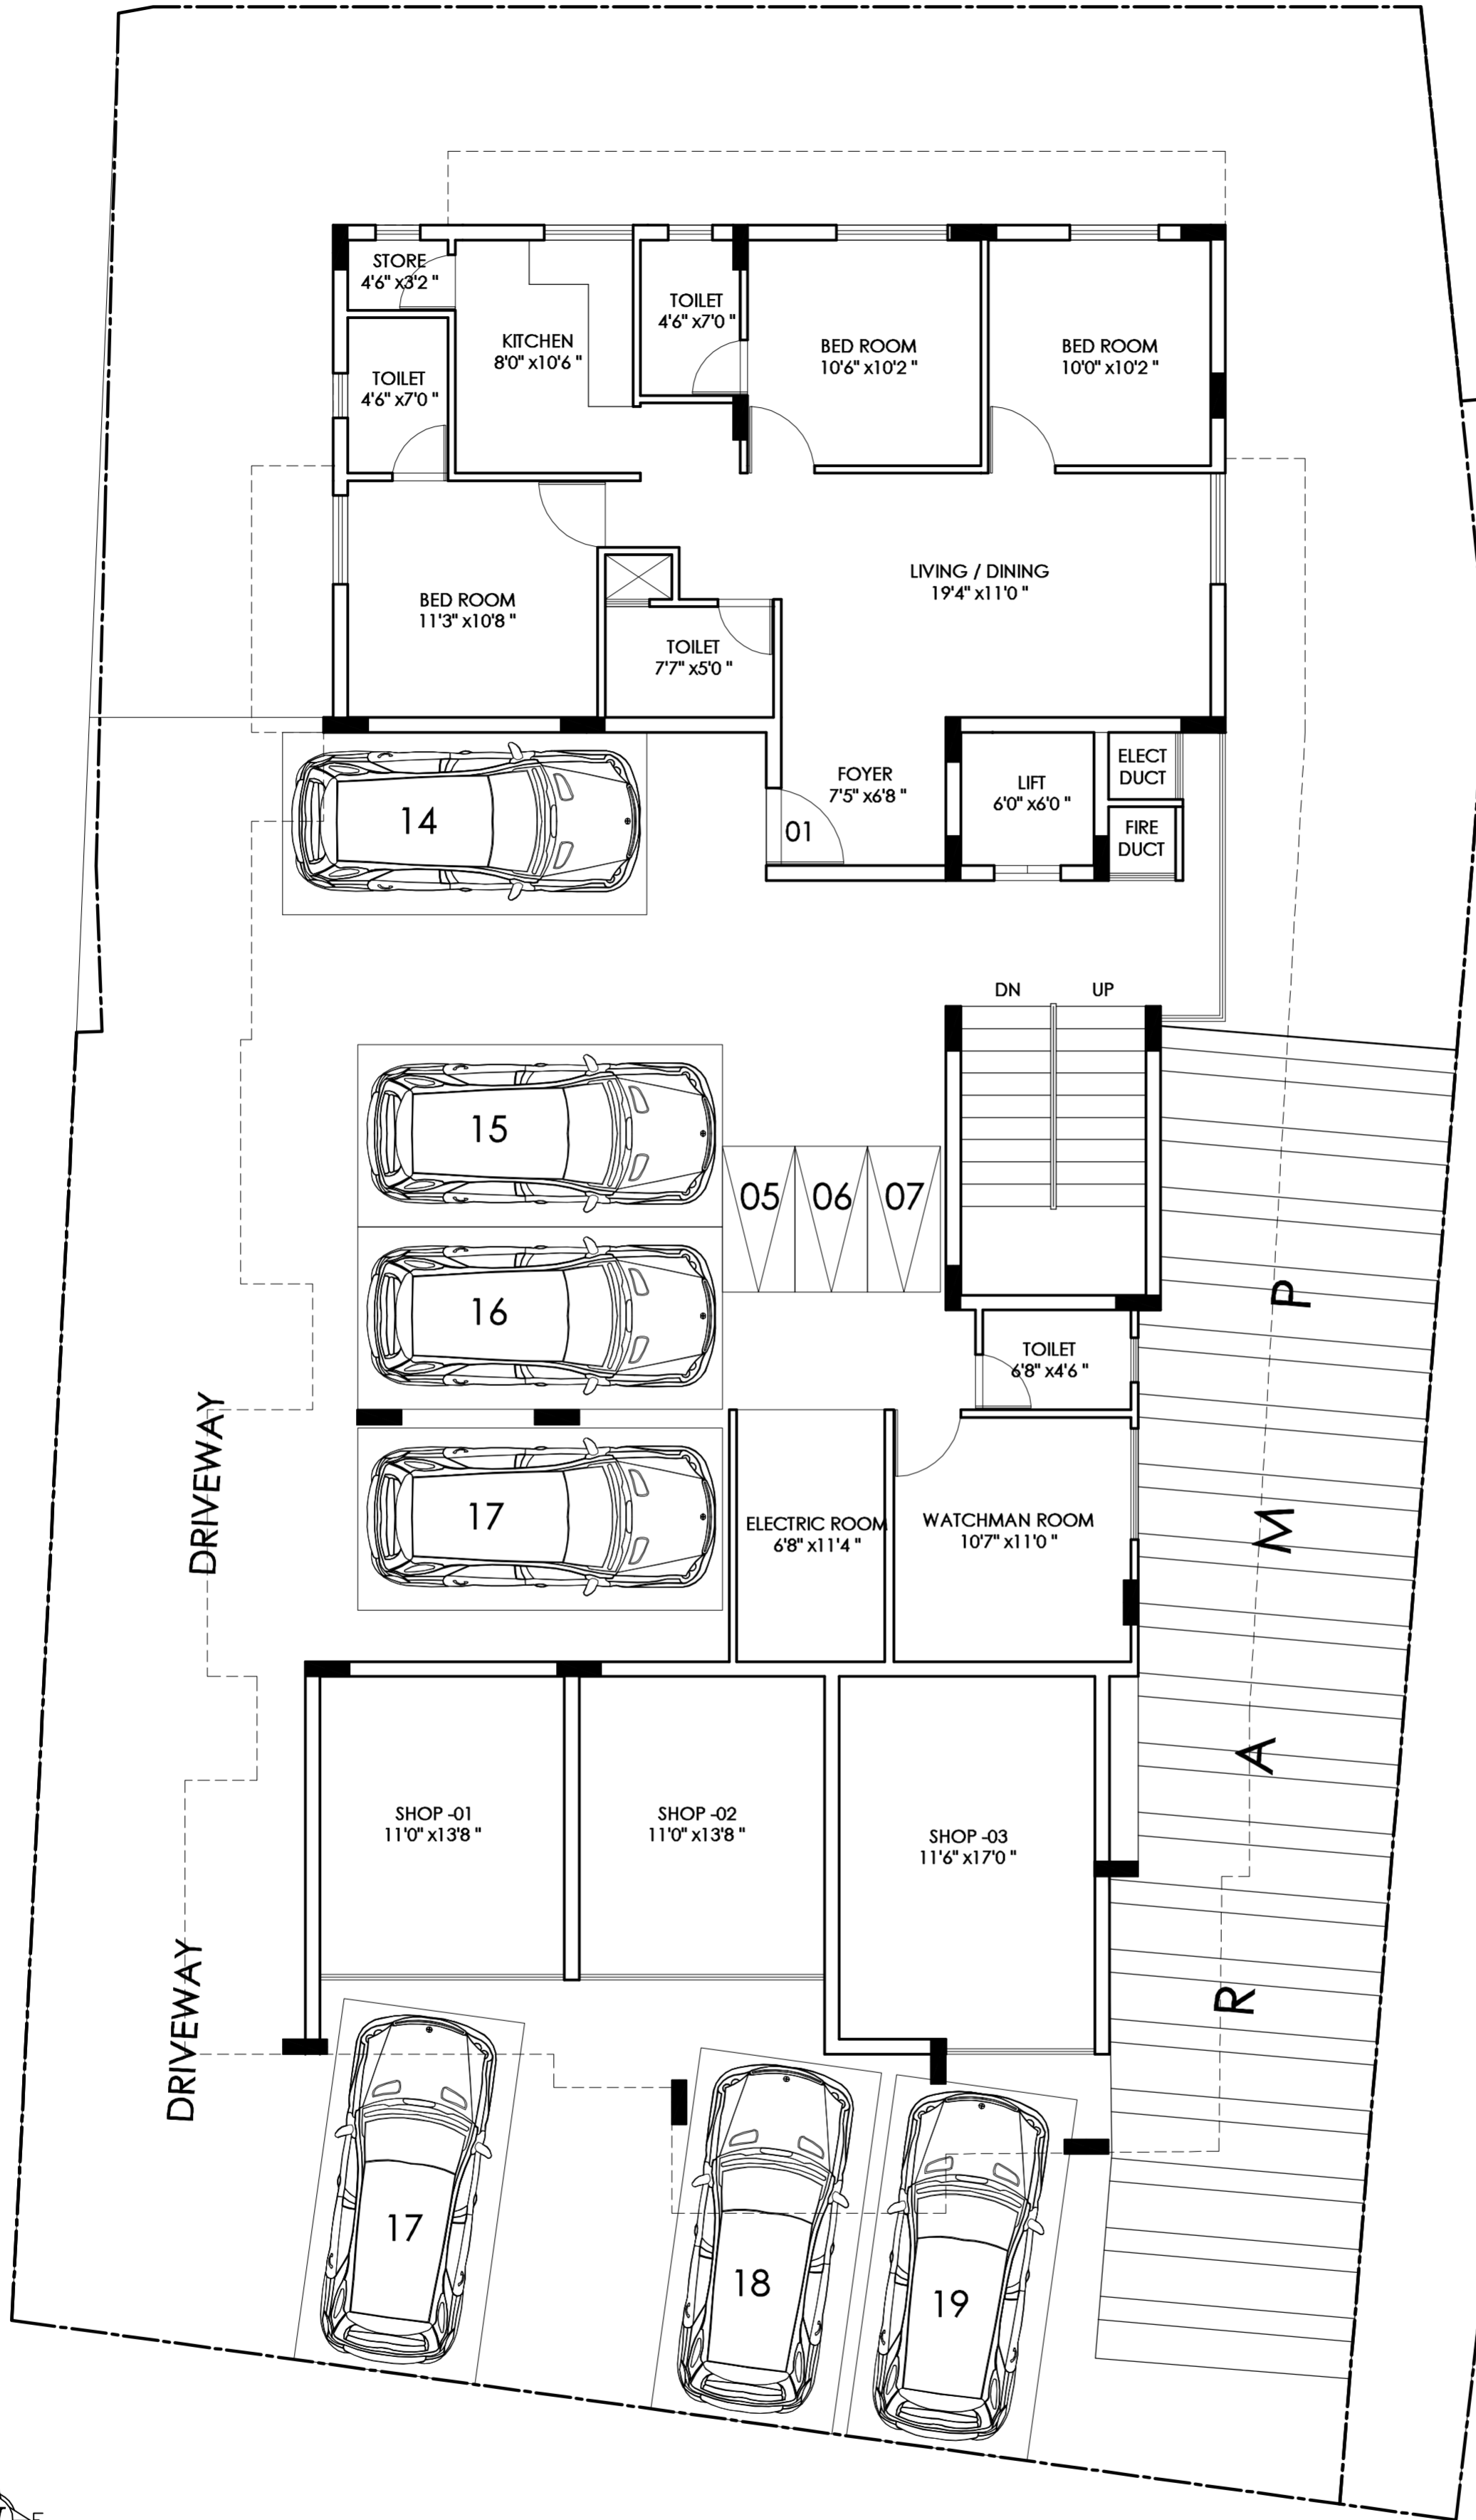

AREA DETAILS		
FLAT	PLINTH	SUPER BUIL
01	976.00	1170.00
SHOP-01	172.00	240.00
SHOP-01	168.00	235.00
SHOP-01	222.00	310.00
PASSAGE	89.00	
WATCH	163.00	
LIFT & STAIR	181.00	
TOTAL	1971.00	1955.00

GROUND FLOOR PLAN